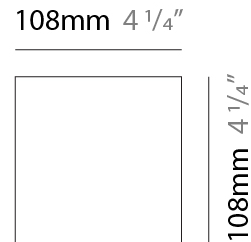

PROJECT	_____
TYPE	_____
SPECIFIER	_____
QUANTITY	_____
DATE	_____

CARTELLO STANDARD SURFACE

D93040

base number

1. To build a product code in our configurator select the specify button on the base model # product page
2. To build a manual product code on this datasheet choose from the options listed below in blue font and add the suffix to the base model #

GENERAL

Series: Cartello
Subseries: Cartello Standard
Brand: Milan
Division: Design
Mounting Type: Surface
Mounting Location: Wall
Subcategory: Up/Down Light

PHYSICAL

Shape: Rectangle
Length (mm): 110
Length (in): 4 ⁵/₁₆
Height (mm): 51
Height (in): 2
Extension (mm): 45
Extension (in): 1 ³/₄
Light Distribution: Direct / Indirect
Weight (kg): 0.41
Weight (lbs): 0.9
Fixture Finish: Metallic Gray
Fixture Material: Aluminum

ELECTRICAL

Number of Lamps: 1
Lamp Type: LED Retrofit
Lamp Shape: T4
Bulb Included: Bulb Not Included
Total Output Wattage (W): 3
Max. Wattage Per Lamp (W): 3
Lamp Base: G9
Input Voltage (V): 120

LED

OPTICAL

RATINGS AND CERTIFICATIONS

Certified By: CSA Certified to UL and CSA Standards
IP rating: IP20

J-Box cover plate included